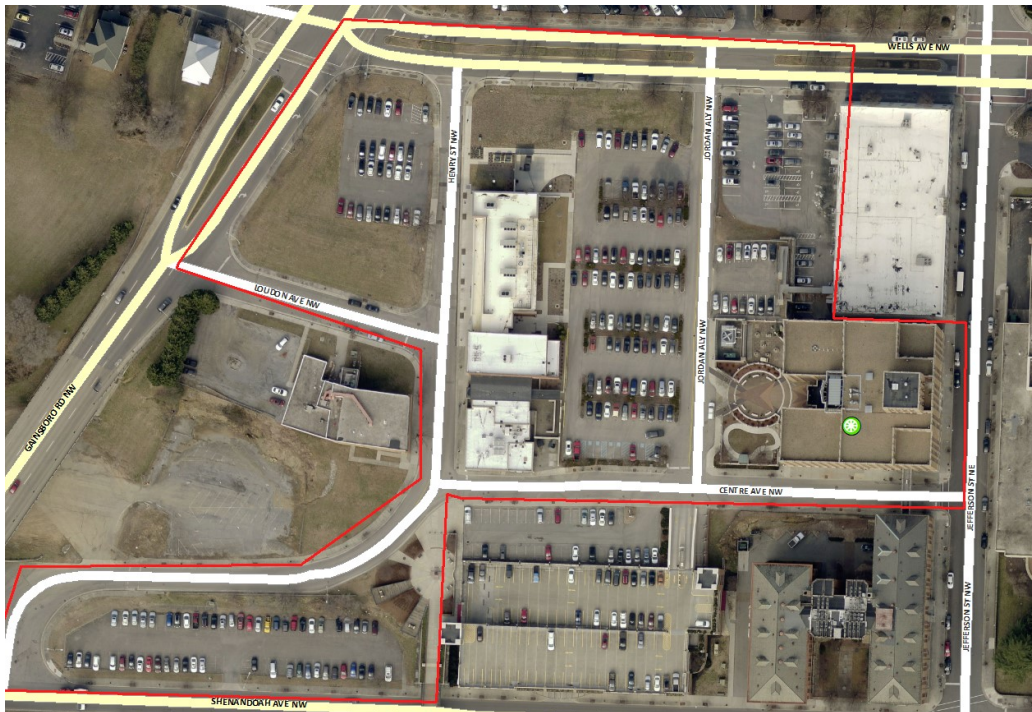

**Roanoke Higher Education Center Clery Act Data –
January 1st, 2020 – December 31st, 2020**

RHEC CLERY Perimeter

Offense Type	Number of Reported Offenses (# Arrests)
Aggravated Assault	0 (0)
Arson	0 (0)
Burglary	0 (0)
Drug Offenses	0 (0)
Hate Crimes	0 (0)
Homicide	0 (0)
Larceny	1 (0)
Liquor Law Violations	0 (0)
Robbery	0 (0)
Sex Offenses	0 (0)
Vandalism	0 (0)
Simple Assault	0 (0)
Motor Vehicle Theft	0 (0)
Weapons Violations	0 (0)
Total Reportable Offenses	1 (0)

Note: This includes all incidents reported within the CLERY Perimeter provided by RHEC. The map below shows the location of the incidents within the boundary.

Alisha W. Morrison, Senior Crime Analyst, RPD, 01/12/2021